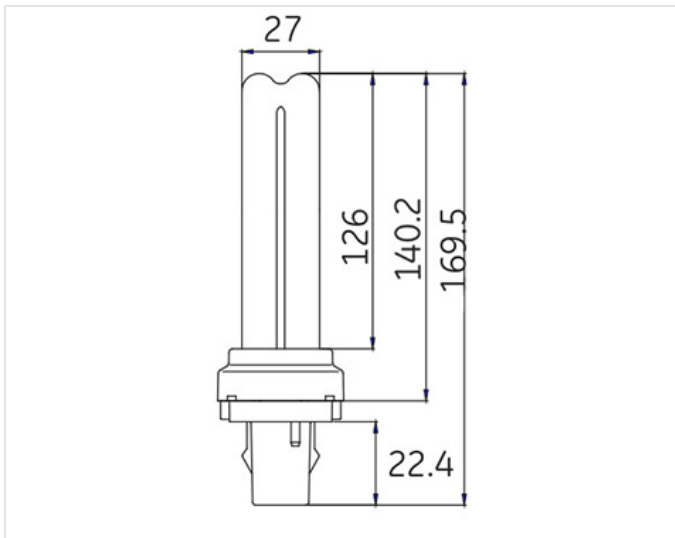

Logistic data

DUN Code	30043168352520
EAN Code	0043168352529
Pack Quantity	10
Layer quantity	600 EUR, 750 UK
Layer quantity EUR	600
Layer quantity UK	750
Pallet quantity EUR (PC)	3000
Pallet quantity UK (PC)	3750
Outer case size	191 x 82 x 187 (mm)
Product status	Available

Technical drawing