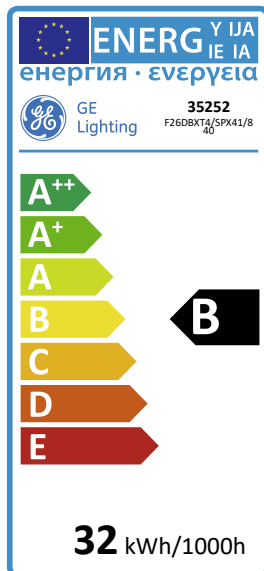

GE
Lighting

32
kWh/1000h

B
energy class

69
lumens/watt

Biax™ D 2-pin, Internal Starter

F26DBXT4/SPX41/840

35252

Product information

Biax™ D & D/E LongLast™ lamps are available in 10, 13, 18 and 26 watt ratings, 10 and 13W in T3 tube size, 18 and 26W in T4 tube size and ranging from 101mm to 174mm in length. Five colours are available in two-pin and four-pin caps. A high colour rendering index (CRI) of 82 gives rich, vibrant colour.

The lamps are available in warm and cool colour temperatures suitable for a wide variety of environments.

Application areas

Office

Industrial

Product data

Product Code	35252
Bulb Shape	Quad plug-in
Bulb maximum overall diameter [mm]	34.4
Maximum Overall Length [mm]	169.5
Net weight per piece [g]	74
Gross weight per piece [g]	93
Operating position	U - Universal
Mercury Content [mg]	3
UV radiance	exempt
Brand	General Electric (GE)
Cap/Base	G24d-3

Performance data

Colour Code	840
Weighted energy consumption [kWh/1000h]	31.35
Energy efficiency class (EEC)	B
Rated Life [h]	10000
Nominal correlated colour temperature (CCT) [K]	4000
Nominal lumens [lm]	1800
Colour Rendering Index (CRI) [Ra]	82