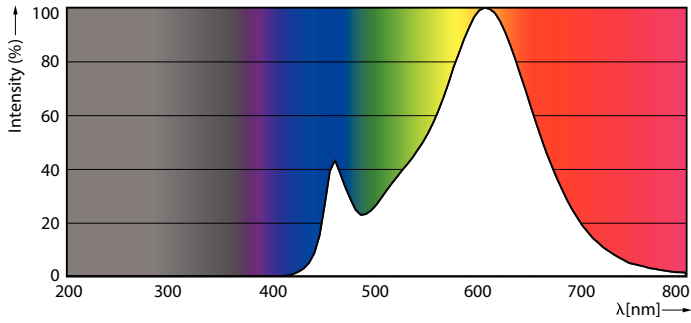

CorePro LED candles and lusters

Photometric data

LEDbulb 60W E14 827 FR B38