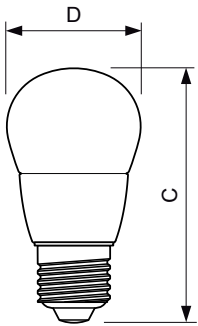

CorePro LED candles and lusters

Controls and Dimming

Dimmable	No

Mechanical and Housing

Bulb Finish	Frosted

Approval and Application

Energy Efficiency Label (EEL)	A++
Energy Consumption kWh/1000 h	7 kWh

Product Data

Full product code	871869670303800

Order product name	CorePro lustre ND 7-60W E27 827 P48 FR
EAN/UPC - Product	8718696703038
Order code	929001325302
Numerator - Quantity Per Pack	1
Numerator - Packs per outer box	10
Material Nr. (12NC)	929001325302
Net Weight (Piece)	0.072 kg

Dimensional drawing

Candle 230V 8-60W 806lm 2700K E27 ND FR

Product	D	C
CorePro lustre ND 7-60W E27 827 P48 FR	48 mm	93 mm