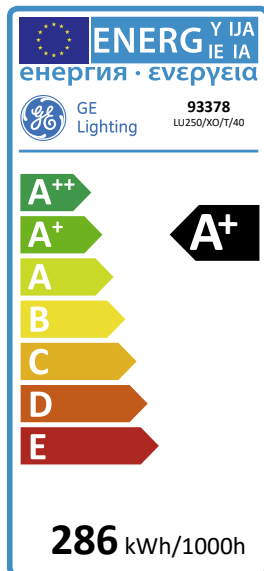

GE
Lighting

286
kWh/1000h

A+
energy class

132
lumens/watt

Lucalox™ XO Tubular Clear LU250/XO/T/40 93378

Product information

GE Lucalox™ XO High Pressure Sodium lamps offer outstanding luminous efficacy, lumen maintenance and long life, thus reducing energy and maintenance costs.

Application areas

-  Road and tunnel
-  Street and pedestrian
-  Commercial areas

Product data

Product Code	93378
Bulb Shape	Tubular
Bulb Finish	Clear
Maximum Overall Length [mm]	260
Light Center Length [mm]	158
Net weight per piece [g]	149
Gross weight per piece [g]	190
Operating position	U - Universal
Mercury Content [mg]	23.2
Brand	General Electric (GE)
Cap/Base	E40

Performance data

Rated Lumens [lm]	33210
Weighted energy consumption [kWh/1000h]	285.73
Rated efficacy [LpW]	128
Energy efficiency class (EEC)	A+
Average rated life	45.000 hrs
Nominal chromaticity coordinate X	0.53
Nominal chromaticity coordinate Y	0.43
Nominal correlated colour temperature (CCT) [K]	2100
Nominal lumens [lm]	33000
Colour Rendering Index (CRI) [Ra]	25

Electrical data

Rated power [W]	260.0
Lamp Current [A]	3
Design Ambient Temperature [°C]	25
Run-up time (sec)	180
Hot restart time (sec)	240
Dimming Capability	Yes
Ballast Required	Yes
Nominal power [W]	250
Nominal lamp voltage [V]	115