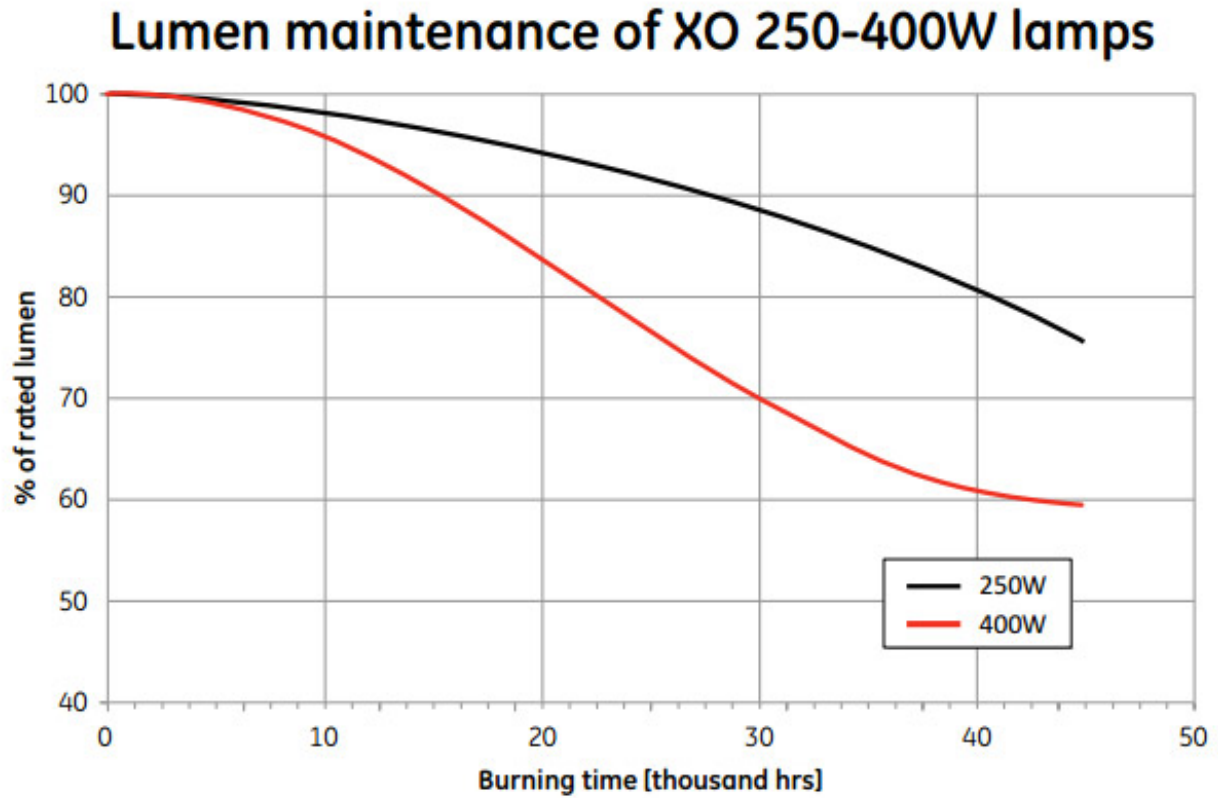

Electrical data

Rated power [W]	260.0
Lamp Current [A]	3
Design Ambient Temperature [°C]	25
Run-up time (sec)	180
Hot restart time (sec)	240
Dimming Capability	Yes
Ballast Required	Yes
Nominal power [W]	250
Nominal lamp voltage [V]	115

Logistic data

DUN Code	20043168933784
EAN Code	0043168933780
Pack Quantity	12
Layer quantity	288 EUR, 372 UK
Layer quantity EUR	288
Layer quantity UK	372
Pallet quantity EUR (PC)	864
Pallet quantity UK (PC)	744
Outer case size	215 x 162 x 349 (mm)
Product status	Available

Lumen maintenance data