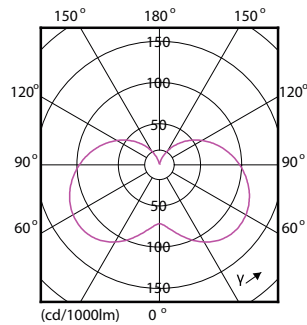

Product data

General Information	
Cap-Base	E14 [E14]
Nominal Lifetime (Nom)	15000 h
Switching Cycle	50000X
Technical Type	7-60W
Light Technical	
Color Code	840 [CCT of 4000K]
Luminous Flux (Nom)	830 lm
Luminous Flux (Rated) (Nom)	830 lm
Color Designation	Cool White (CW)
Correlated Color Temperature (Nom)	4000 K
Luminous Efficacy (rated) (Nom)	118.57 lm/W
Color Consistency	<6
Color Rendering Index (Nom)	80

Product Data

Full product code 871869670305200

Order product name	CorePro LEDcandle ND 7-60W E14 840 B38 FR
EAN/UPC - Product	8718696703052
Order code	929001325402
Numerator - Quantity Per Pack	1
Numerator - Packs per outer box	10
Material Nr. (12NC)	929001325402
Net Weight (Piece)	0.063 kg

Dimensional drawing

Candle 230V 8-60W 806lm 4000K E14 ND FR

Product	D	C
CorePro LEDcandle ND 7-60W E14 840 B38 FR	38 mm	114 mm

Photometric data

LEDbulb 60W E14 827 FR B38

CorePro LED candles and lusters

Photometric data