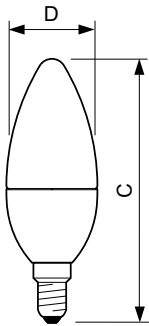

Product data

General Information	
Cap-Base	E14 [E14]
Nominal Lifetime (Nom)	15000 h
Switching Cycle	50000X
Technical Type	7-60W
Light Technical	
Color Code	840 [CCT of 4000K]
Luminous Flux (Nom)	830 lm
Luminous Flux (Rated) (Nom)	830 lm
Color Designation	Cool White (CW)
Correlated Color Temperature (Nom)	4000 K
Luminous Efficacy (rated) (Nom)	118.57 lm/W
Color Consistency	<6
Color Rendering Index (Nom)	80

Dimensional drawing

Candle 230V 8-60W 806lm 4000K E14 ND FR

Product	D	C
CorePro LEDcandle ND 7-60W E14 840 B38 FR	38 mm	114 mm

Photometric data

LEDbulb 60W E14 827 FR B38

CorePro LED candles and lusters

Photometric data