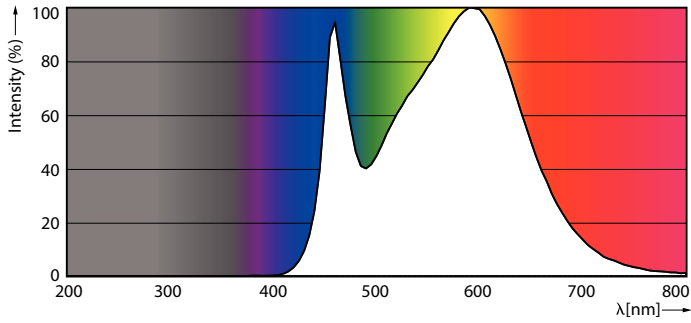

Product data

General Information	
Cap-Base	E14 [E14]
Nominal Lifetime (Nom)	15000 h
Switching Cycle	50000X
Technical Type	7-60W
Light Technical	
Color Code	840 [CCT of 4000K]
Luminous Flux (Nom)	830 lm
Luminous Flux (Rated) (Nom)	830 lm
Color Designation	Cool White (CW)
Correlated Color Temperature (Nom)	4000 K
Luminous Efficacy (rated) (Nom)	118.57 lm/W
Color Consistency	<6
Color Rendering Index (Nom)	80

Dimensional drawing

Candle 230V 8-60W 806lm 4000K E14 ND FR

Product	D	C
CorePro LEDcandle ND 7-60W E14 840 B38 FR	38 mm	114 mm

Photometric data

LEDbulb 60W E14 827 FR B38

CorePro LED candles and lusters

Photometric data