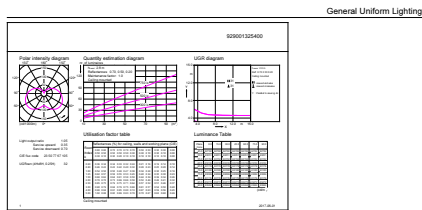

Dimensional drawing

Candle 230V 8-60W 806lm 4000K E14 ND FR

Product	D	C
CorePro LEDcandle ND 7-60W E14 840 B38 FR	38 mm	114 mm

Photometric data

LEDbulb 60W E14 827 FR B38

CorePro LED candles and lusters

Photometric data