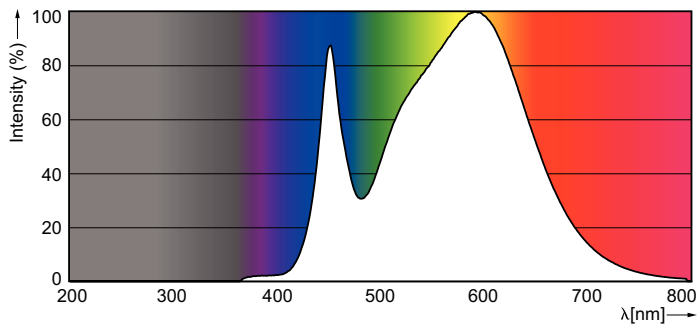

Photometric data

A60 /840 FR