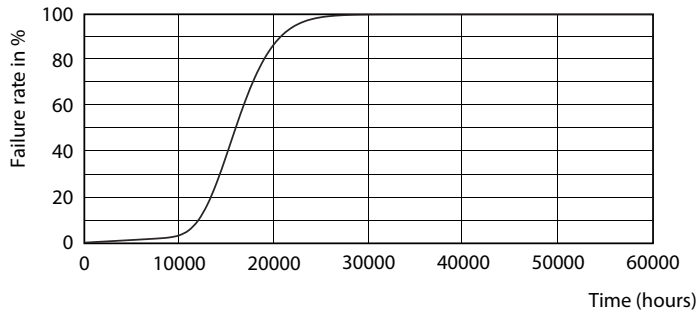

CorePro LEDbulbs

Lifetime

LEDbulb 40W E27 830 FR A60