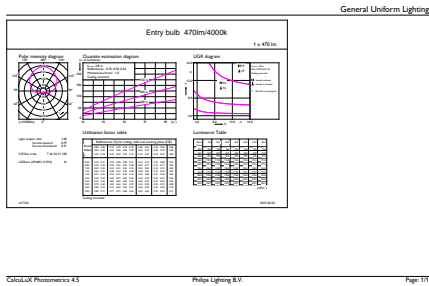

Photometric data

A60 /840 FR