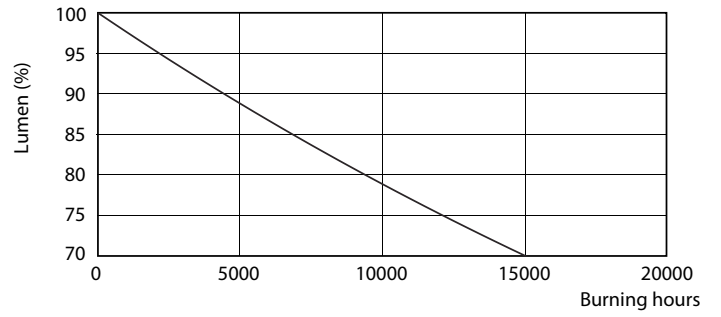

Product data

General Information		Lamp Current (Nom)	
Cap-Base	E27 [E27]	Wattage Equivalent	48 mA
Nominal Lifetime (Nom)	15000 h	Starting Time (Nom)	40 W
Switching Cycle	50000X	Warm Up Time To 60% Light (Nom)	0.5 s
Technical Type	5-40W	Power Factor (Nom)	0.5
		Voltage (Nom)	220-240 V
Light Technical		Temperature	
Color Code	840 [CCT of 4000K]	T-Case Maximum (Nom)	80 °C
Beam Angle (Nom)	200 °		
Luminous Flux (Nom)	470 lm	Controls and Dimming	
Luminous Flux (Rated) (Nom)	470 lm	Dimmable	No
Color Designation	Cool White (CW)	Mechanical and Housing	
Correlated Color Temperature (Nom)	4000 K	Bulb Finish	Frosted
Luminous Efficacy (rated) (Nom)	94.00 lm/W	Approval and Application	
Color Consistency	<6	Energy Efficiency Label (EEL)	A+
Color Rendering Index (Nom)	80	Energy Consumption kWh/1000 h	5 kWh
LLMF At End Of Nominal Lifetime (Nom)	70 %		
Operating and Electrical			
Input Frequency	50 to 60 Hz		
Power (Rated) (Nom)	5 W		

Photometric data

A60 /840 FR

CorePro LEDbulbs

Lifetime

LEDbulb 40W E27 830 FR A60

LEDbulb 40W E27 830 FR A60