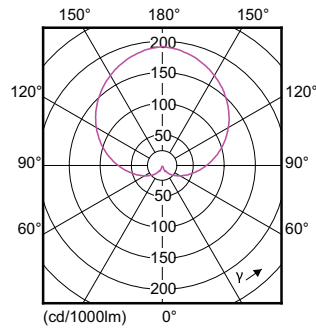

Photometric data

A60 /840 FR