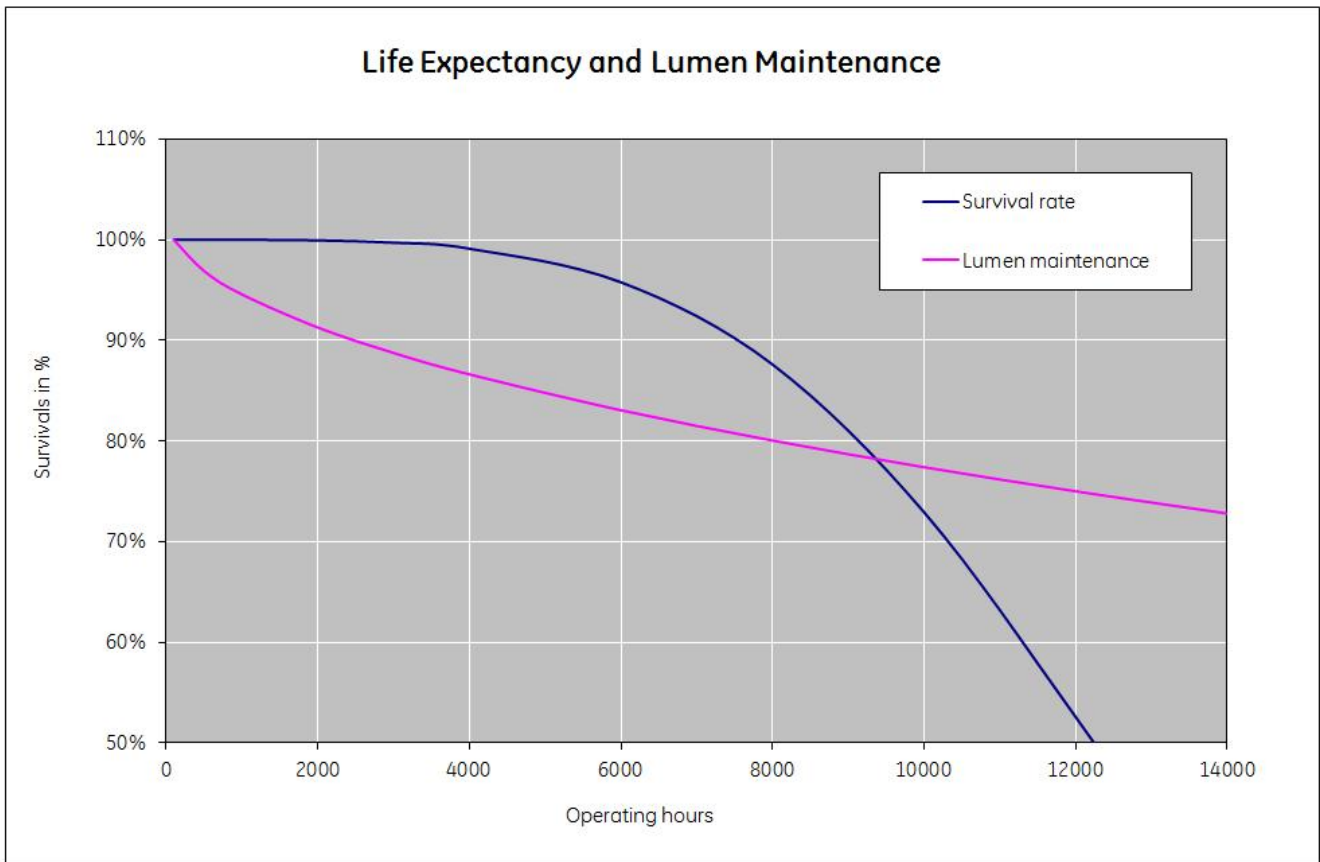

Survival data