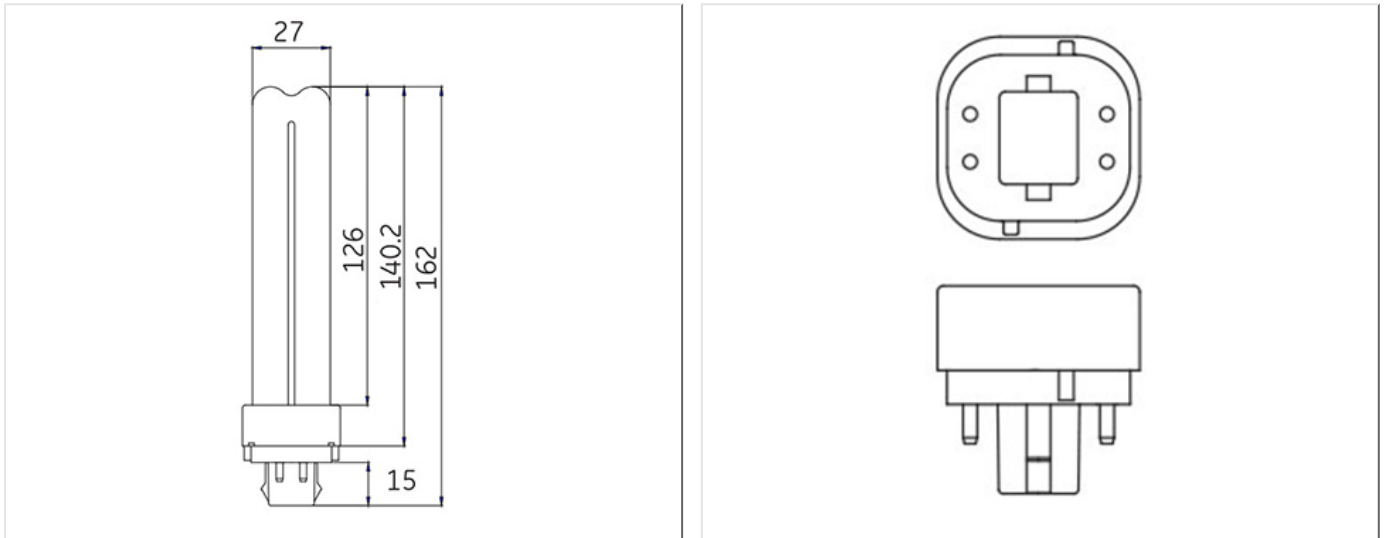

Technical drawing