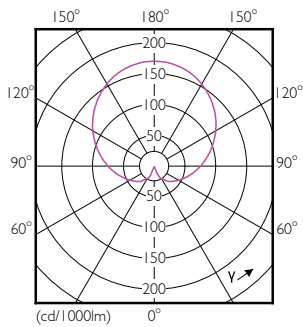

CorePro LEDbulb 40W E27 830 FR A60