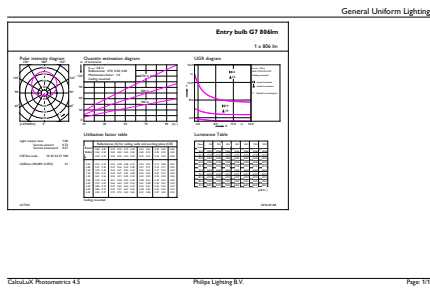

Photometric data

CorePro LEDbulb 40W E27 865 FR A60