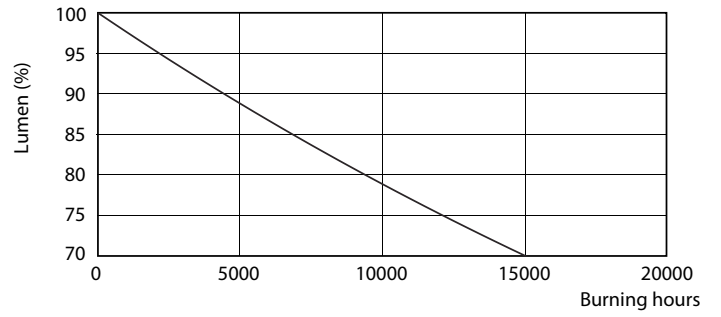

Product data

General Information	
Cap-Base	E27 [E27]
Nominal Lifetime (Nom)	15000 h
Switching Cycle	50000X
Technical Type	7.5-60W

Light Technical	
Color Code	865 [CCT of 6500K]
Beam Angle (Nom)	200 °
Luminous Flux (Nom)	806 lm
Luminous Flux (Rated) (Nom)	806 lm
Color Designation	Cool Daylight
Correlated Color Temperature (Nom)	6500 K
Luminous Efficacy (rated) (Nom)	100.75 lm/W
Color Consistency	<6
Color Rendering Index (Nom)	80
LLMF At End Of Nominal Lifetime (Nom)	70 %

Photometric data

CorePro LEDbulb 40W E27 865 FR A60

CorePro LEDbulb 40W E27 830 FR A60

CorePro LEDbulbs

Lifetime

LEDbulb 40W E27 830 FR A60

LEDbulb 40W E27 830 FR A60