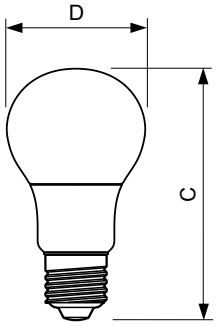

Product data

General Information	
Cap-Base	E27 [E27]
Nominal Lifetime (Nom)	15000 h
Switching Cycle	50000X
Technical Type	7.5-60W

Light Technical	
Color Code	865 [CCT of 6500K]
Beam Angle (Nom)	200 °
Luminous Flux (Nom)	806 lm
Luminous Flux (Rated) (Nom)	806 lm
Color Designation	Cool Daylight
Correlated Color Temperature (Nom)	6500 K
Luminous Efficacy (rated) (Nom)	100.75 lm/W
Color Consistency	<6
Color Rendering Index (Nom)	80
LLMF At End Of Nominal Lifetime (Nom)	70 %

Numerator - Packs per outer box	10
Material Nr. (12NC)	929001304832
Net Weight (Piece)	0.076 kg

Dimensional drawing

A60 220-240V 8W-60W 806lm 6500K E27 ND

Product	D	C
CorePro LED bulb ND 7.5-60W A60 E27 865	60 mm	110 mm