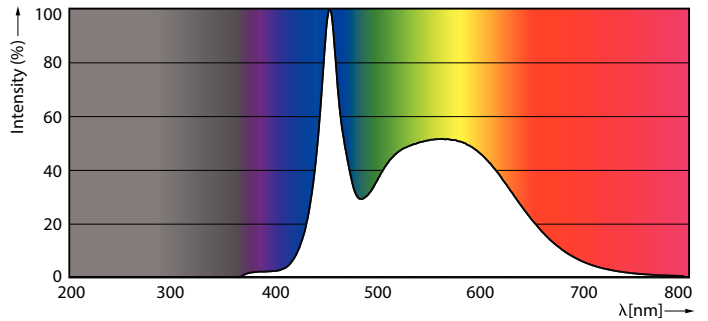

Photometric data

CorePro LEDbulb 40W E27 865 FR A60