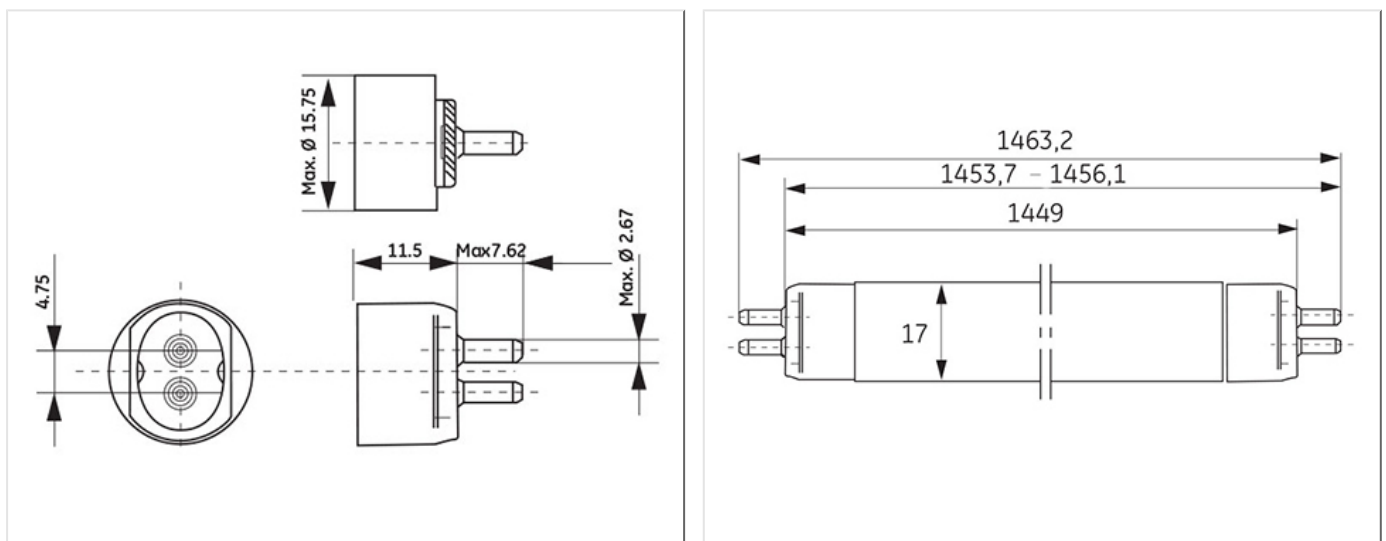

Electrical data

Design Ambient Temperature [°C]	35
Design Lamp ambient temperature [°C]	35
Starting ambient temperature range	-15
Dimming Capability	Yes
Nominal power [W]	49

Logistic data

DUN Code	10043168611227
EAN Code	0043168902809
Pack Quantity	30
Inner pack type	SLEEVE
Outer pack type	OUTER BOX
Layer quantity	210 Special
Pallet quantity EUR (PC)	1520
Pallet quantity UK (PC)	2000
Outer case size	1490 x 120 x 102 (mm)
Product status	Available

Technical drawing