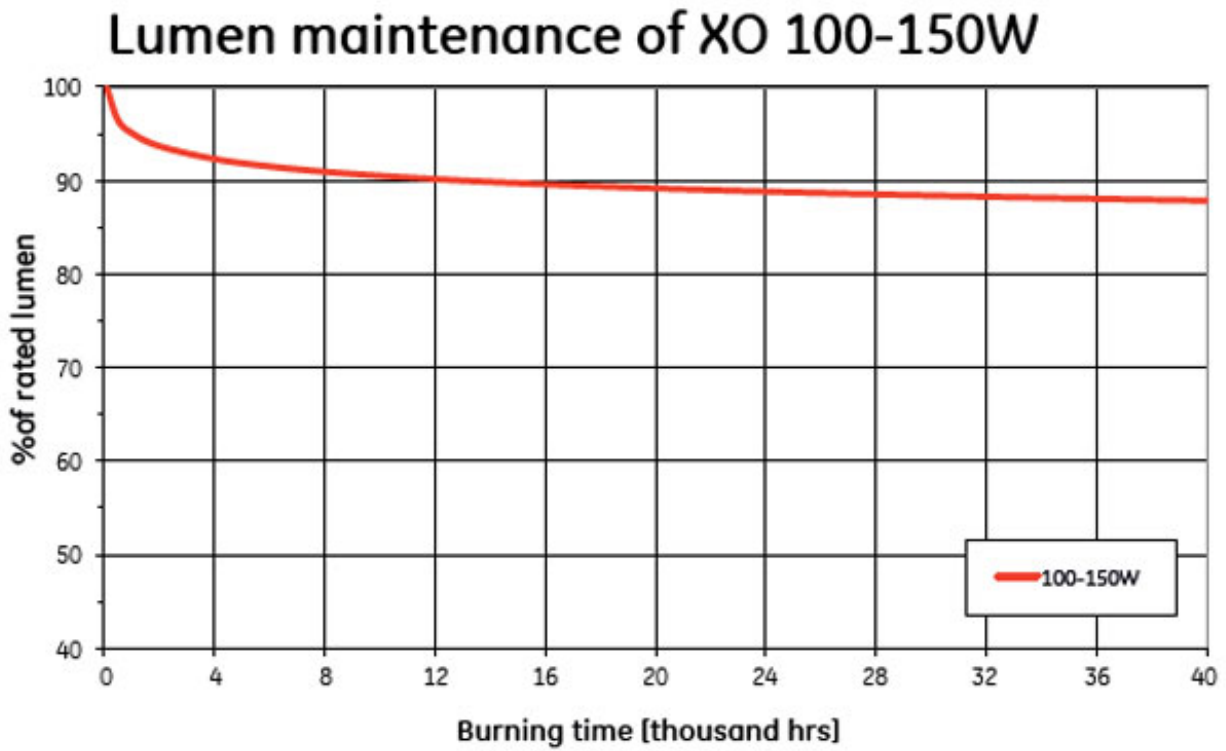

Electrical data

Rated power [W]	153.0
Lamp Current [A]	1.8
Design Ambient Temperature [°C]	25
Run-up time (sec)	240
Hot restart time (sec)	240
Dimming Capability	Yes
Ballast Required	Yes
Nominal power [W]	150
Nominal lamp voltage [V]	100

Logistic data

DUN Code	20043168933777
EAN Code	0043168933773
Pack Quantity	12
Layer quantity	288 EUR, 372 UK
Layer quantity EUR	288
Layer quantity UK	372
Pallet quantity EUR (PC)	864
Pallet quantity UK (PC)	1116
Outer case size	215 x 162 x 284 (mm)
Product status	Available

Lumen maintenance data