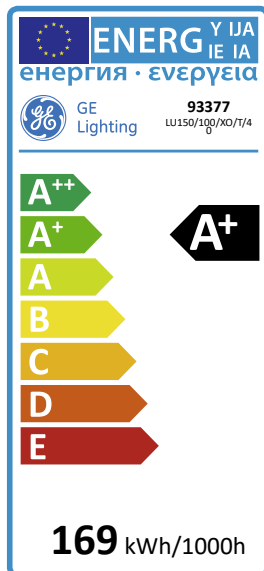

GE  
Lighting

169  
kWh/1000h

A+  
energy class

117  
lumens/watt

## Product data

Product Code	93377
Bulb Shape	Tubular
Bulb Finish	Clear
Maximum Overall Length [mm]	211
Light Center Length [mm]	133
Net weight per piece [g]	143
Gross weight per piece [g]	178
Operating position	U - Universal
Mercury Content [mg]	13.3
Brand	General Electric (GE)
Cap/Base	E40

## Performance data

Rated Lumens [lm]	17600
Weighted energy consumption [kWh/1000h]	168.3
Nominal efficacy [LpW]	117
Rated efficacy [LpW]	115
Energy efficiency class (EEC)	A+
Average rated life	45.000 hrs
Nominal chromaticity coordinate X	0.53
Nominal chromaticity coordinate Y	0.43
Nominal correlated colour temperature (CCT) [K]	2100
Nominal lumens [lm]	17500
Colour Rendering Index (CRI) [Ra]	25