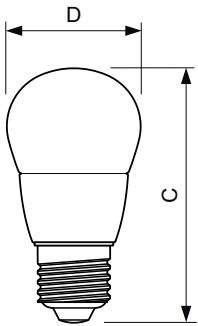

Material Nr. (12NC) 929001175402

Net Weight (Piece) 0.040 kg

Dimensional drawing

LED ND 5.5-40W E27 827 220-240V P45 FR

Product	D	C
Corepro Lustre ND 5.5-40W E27 827 P45 FR	45 mm	87 mm

Photometric data

CorePro LEDlustre 40W E14 827 CL P45 ND