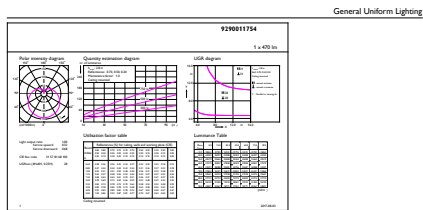

Material Nr. (12NC) 929001175402

Net Weight (Piece) 0.040 kg

Dimensional drawing

LED ND 5.5-40W E27 827 220-240V P45 FR

Product	D	C
Corepro Lustre ND 5.5-40W E27 827 P45 FR	45 mm	87 mm

Photometric data

CorePro LEDlustre 40W E14 827 CL P45 ND