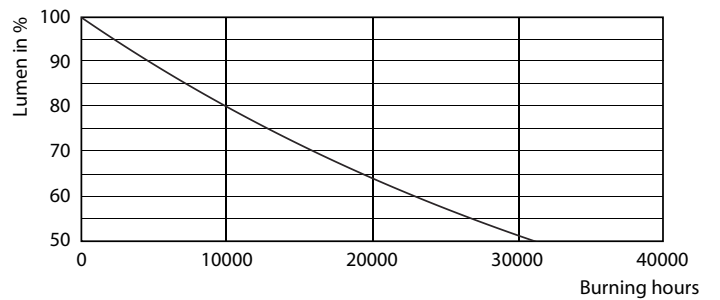

Product data

General Information	
Cap-Base	E27 [E27]
Nominal Lifetime (Nom)	15000 h
Switching Cycle	50000X
Technical Type	5.5-40W
Light Technical	
Color Code	827 [CCT of 2700K]
Luminous Flux (Nom)	470 lm
Luminous Flux (Rated) (Nom)	470 lm
Color Designation	Warm White (WW)
Correlated Color Temperature (Nom)	2700 K
Luminous Efficacy (rated) (Nom)	90.91 lm/W
Color Consistency	<6
Color Rendering Index (Nom)	80

CorePro LED candles and lusters

Photometric data

CorePro ND /827

Lifetime

LEDbulb 60W E14 827 FR B38

LEDbulb 60W E14 827 FR B38