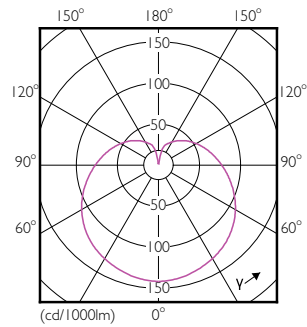

Material Nr. (12NC) 929001175402

Net Weight (Piece) 0.040 kg

Dimensional drawing

LED ND 5.5-40W E27 827 220-240V P45 FR

Product	D	C
Corepro Lustre ND 5.5-40W E27 827 P45 FR	45 mm	87 mm

Photometric data

CorePro LEDlustre 40W E14 827 CL P45 ND