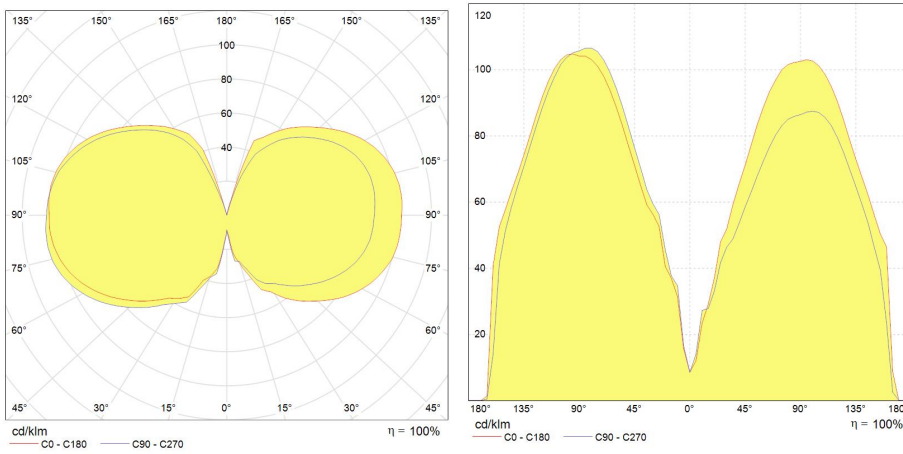

Photometric Data