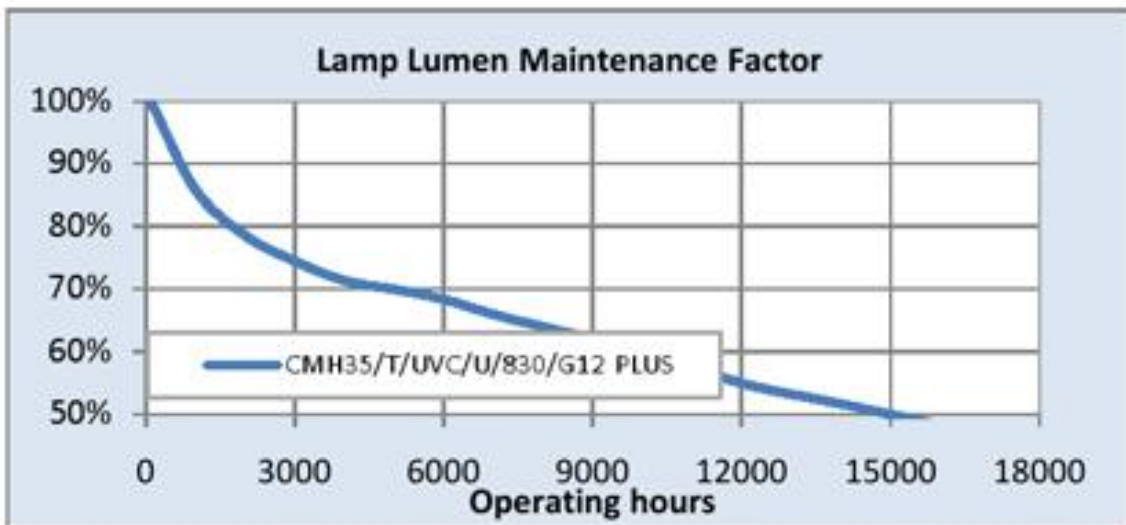

Lumen maintenance data