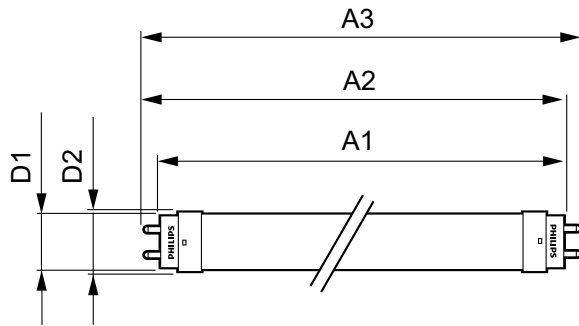

CorePro LEDtube EM/Mains T8

Energy Efficiency Label (EEL)	A+
Approval Marks	CE marking RoHS compliance KEMA Keur certificate
Energy Consumption kWh/1000 h	15 kWh
Product Data	
Full product code	871869671109500
Order product name	CorePro LEDtube 1200mm 14.5W865
EAN/UPC - Product	8718696711095

Order code	929001338902
Numerator - Quantity Per Pack	1
Numerator - Packs per outer box	10
Material Nr. (12NC)	929001338902
Net Weight (Piece)	0.215 kg

Warnings and Safety

- NOTES: The overall energy efficiency and light distribution of any installation that uses these lamps are determined by the design of the installation.

Dimensional drawing

TLED 4ft 14.5-36W 1600lm 6500K G13 Ess

Product	D1	D2	A1	A2	A3
CorePro LEDtube 1200mm 14.5W865	25.7 mm	28 mm	1198 mm	1205 mm	1212 mm

Photometric data

LEDtube 1500mm 20W G13 840 2200lm

CorePro LEDtube EM/Mains T8