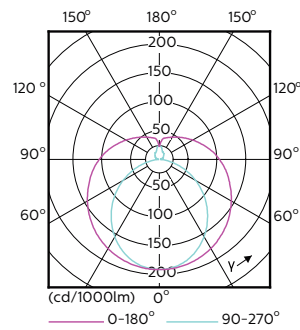

Order code	929001338902
Numerator - Quantity Per Pack	1
Numerator - Packs per outer box	10
Material Nr. (12NC)	929001338902
Net Weight (Piece)	0.215 kg

Warnings and Safety

- NOTES: The overall energy efficiency and light distribution of any installation that uses these lamps are determined by the design of the installation.

Dimensional drawing

TLED 4ft 14.5-36W 1600lm 6500K G13 Ess

Product	D1	D2	A1	A2	A3
CorePro LEDtube 1200mm 14.5W865	25.7 mm	28 mm	1198 mm	1205 mm	1212 mm

Photometric data

LEDtube 1500mm 20W G13 840 2200lm

CorePro LEDtube EM/Mains T8