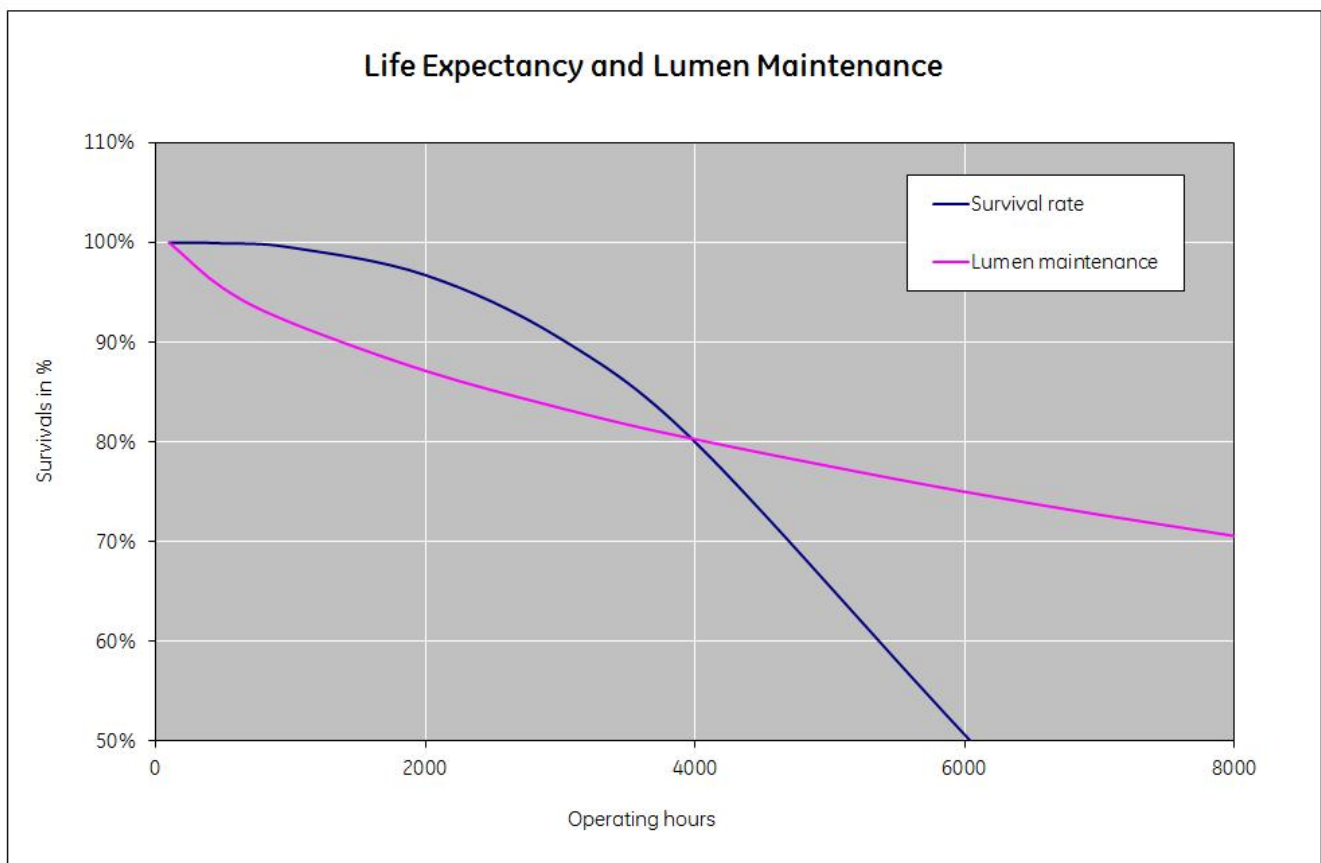

Logistic data

DUN Code	10043168881491
EAN Code	0043168881494
Pack Quantity	10
Layer quantity	240 EUR
Layer quantity EUR	240
Pallet quantity EUR (PC)	1680
Outer case size	300 x 126 x 137 (mm)
Product status	Phased-out

Survival data