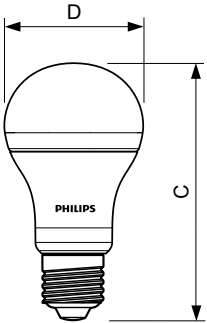

Numerator - Packs per outer box	10
Material Nr. (12NC)	929001312502
Net Weight (Piece)	0.076 kg

Dimensional drawing

A60 220-240V 12.5W-100W 6500K E27 ND

Product	D	C
CorePro LED bulb 12.5-100W A60 E27 865	60 mm	110 mm