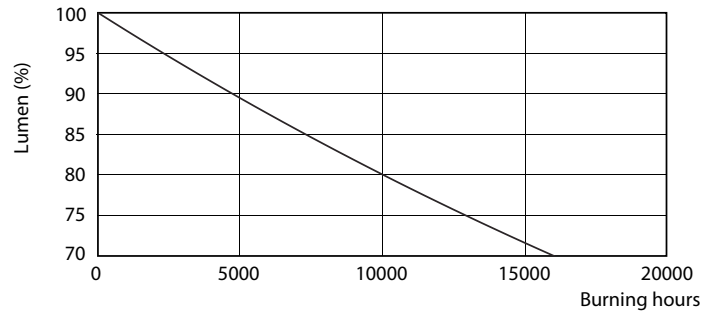

Product data

General Information	
Cap-Base	E27 [E27]
Nominal Lifetime (Nom)	15000 h
Switching Cycle	50000X
Technical Type	12.5-100W

Light Technical	
Color Code	865 [CCT of 6500K]
Beam Angle (Nom)	200 °
Luminous Flux (Nom)	1521 lm
Luminous Flux (Rated) (Nom)	1521 lm
Color Designation	Cool Daylight
Correlated Color Temperature (Nom)	6500 K
Luminous Efficacy (rated) (Nom)	121.68 lm/W
Color Consistency	<6
Color Rendering Index (Nom)	80
LLMF At End Of Nominal Lifetime (Nom)	70 %

Photometric data

CorePro LEDbulb 40W E27 865 FR A60

CorePro LEDbulb 100W E27 840 FR A60

CorePro LEDbulbs

Lifetime

LEDbulb 100W E27 840 FR A60

LEDbulb 100W E27 840 FR A60