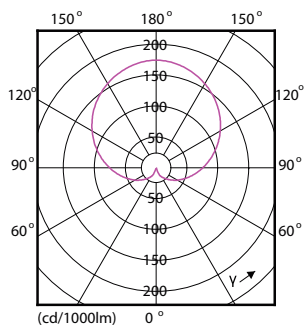

CorePro LEDbulb 100W E27 840 FR A60