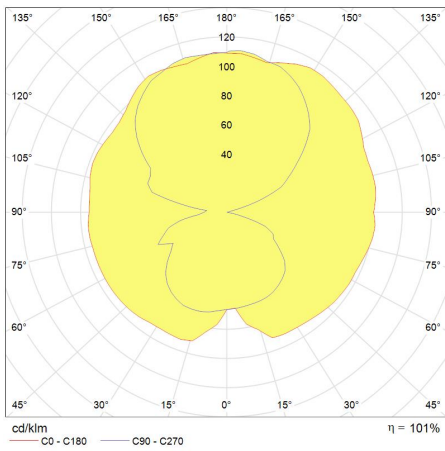

Electrical data

Rated power [W]	150.0
Lamp Current [A]	1.8
Design Ambient Temperature [°C]	25
Run-up time (sec)	240
Hot restart time (sec)	900
Dimming Capability	Yes
Ballast Required	Yes
Nominal power [W]	150
Nominal lamp voltage [V]	100

Logistic data

DUN Code	10043168774021
EAN Code	0043168774024
Pack Quantity	12
Inner pack type	SLEEVE
Outer pack type	OUTER BOX
Layer quantity	288 EUR, 372 UK
Layer quantity EUR	288
Layer quantity UK	372
Pallet quantity EUR (PC)	864
Pallet quantity UK (PC)	1116
Outer case size	215 x 162 x 284 (mm)
Product status	Available

Photometric Data