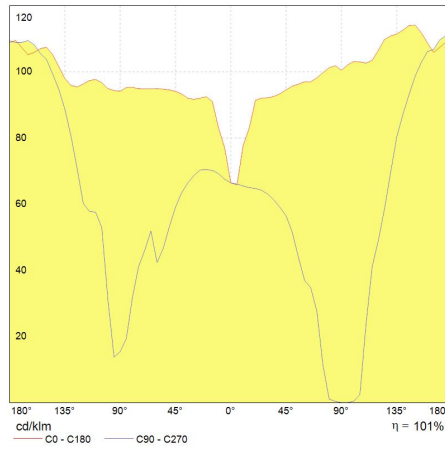

Electrical data

Rated power [W]	150.0
Lamp Current [A]	1.8
Design Ambient Temperature [°C]	25
Run-up time (sec)	240
Hot restart time (sec)	900
Dimming Capability	Yes
Ballast Required	Yes
Nominal power [W]	150
Nominal lamp voltage [V]	100

Logistic data

DUN Code	10043168774021
EAN Code	0043168774024
Pack Quantity	12
Inner pack type	SLEEVE
Outer pack type	OUTER BOX
Layer quantity	288 EUR, 372 UK
Layer quantity EUR	288
Layer quantity UK	372
Pallet quantity EUR (PC)	864
Pallet quantity UK (PC)	1116
Outer case size	215 x 162 x 284 (mm)
Product status	Available

Photometric Data