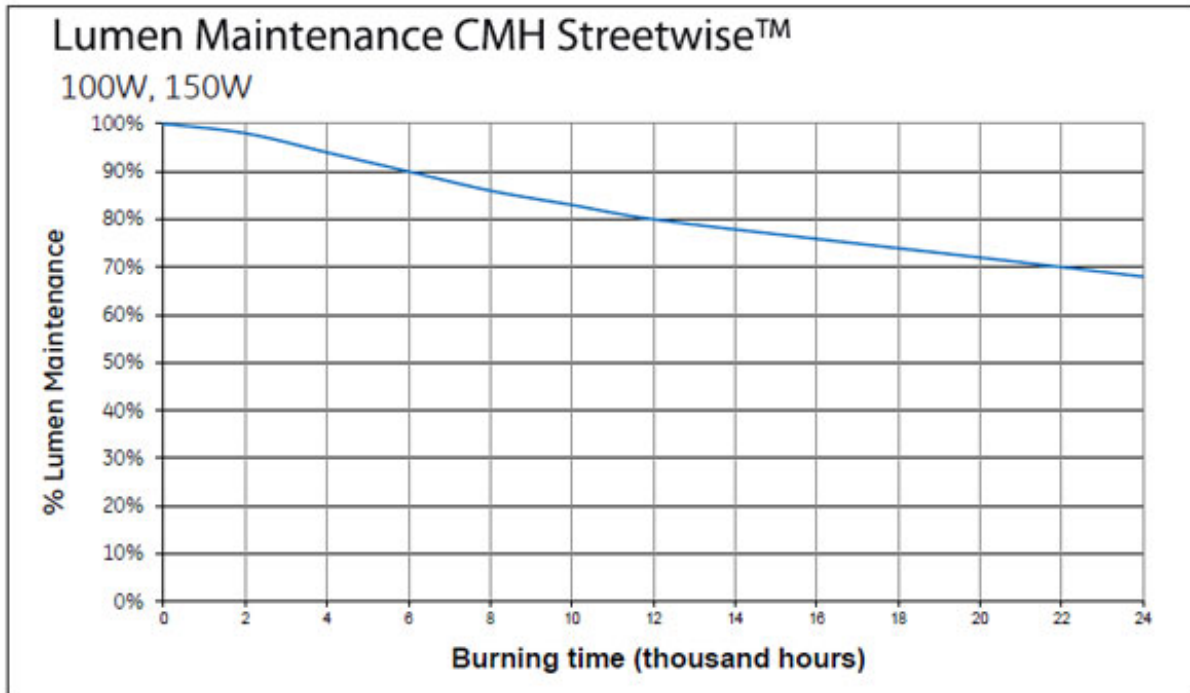

Lumen maintenance data