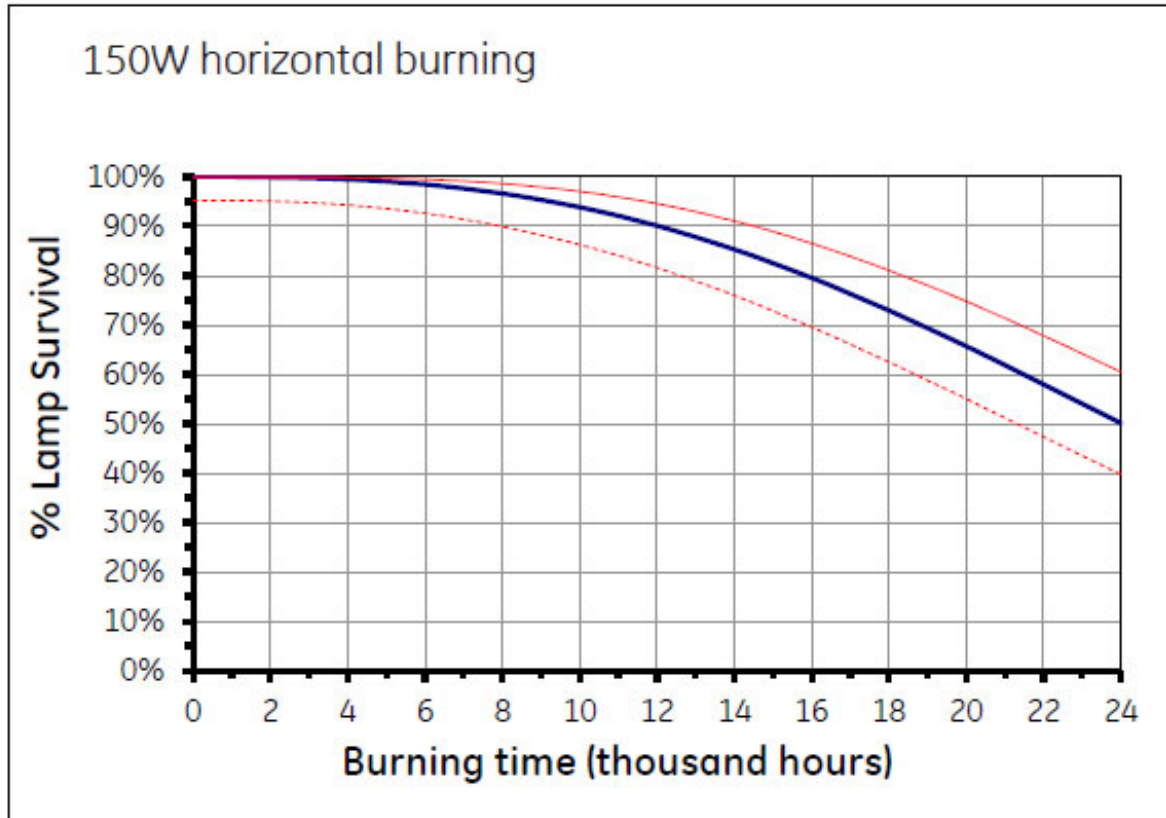

Survival data