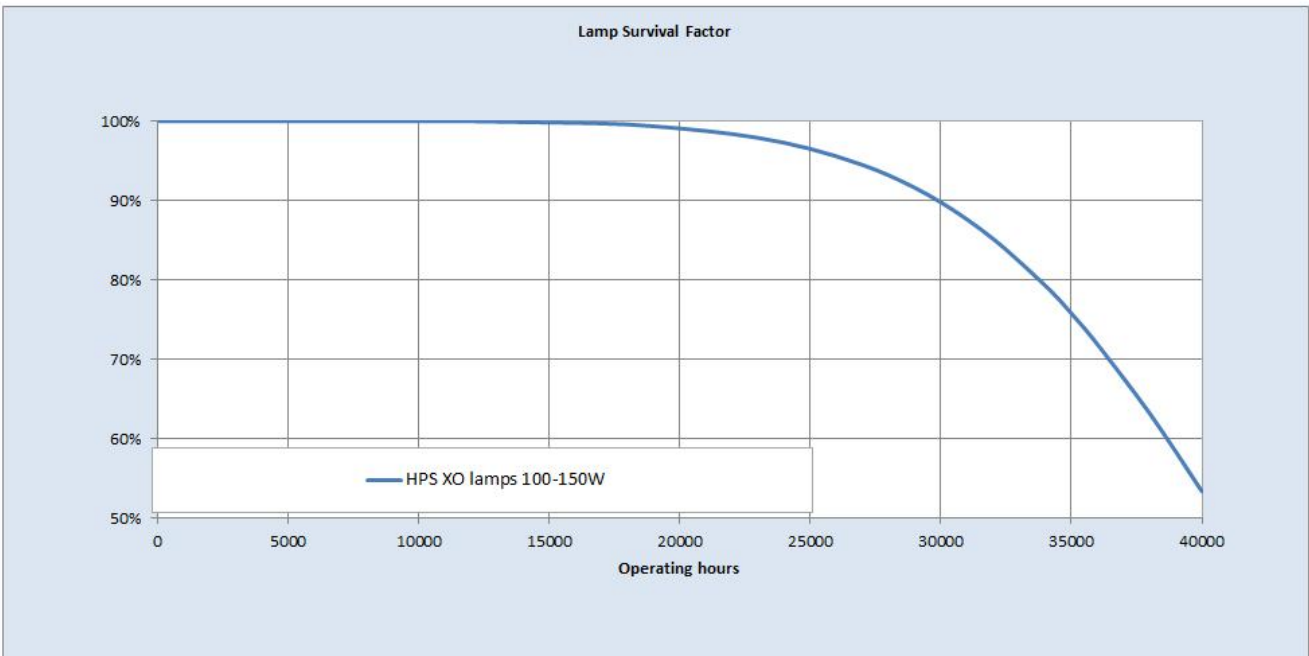

Survival data