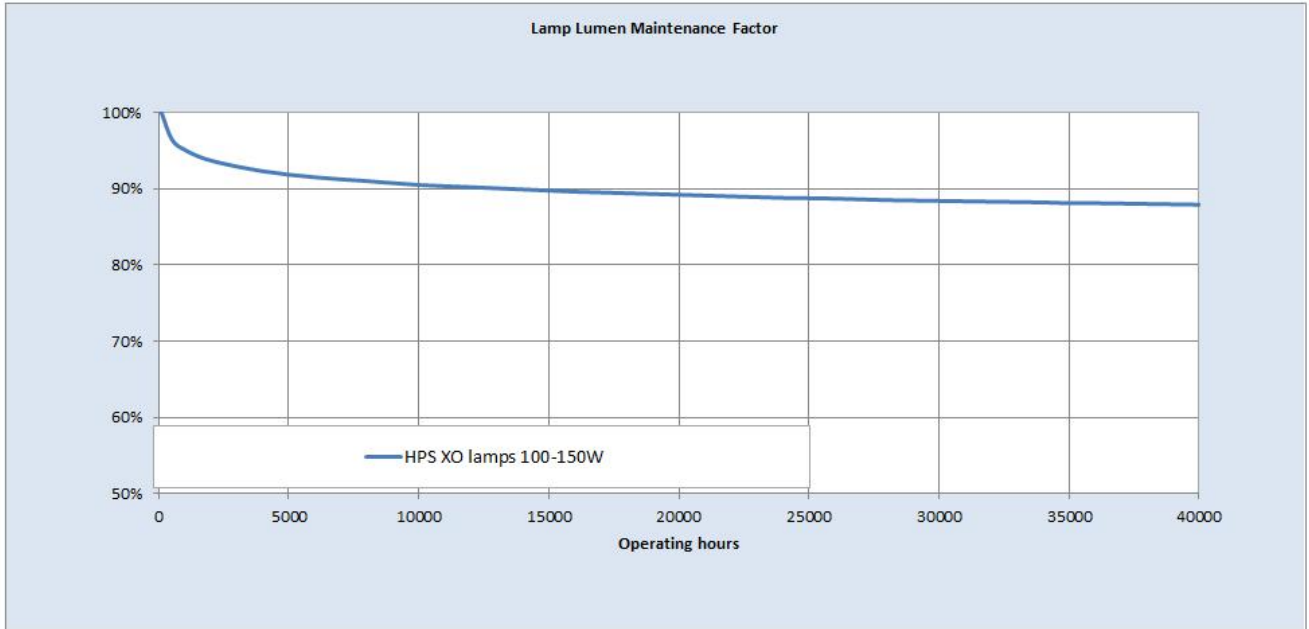

Lumen maintenance data