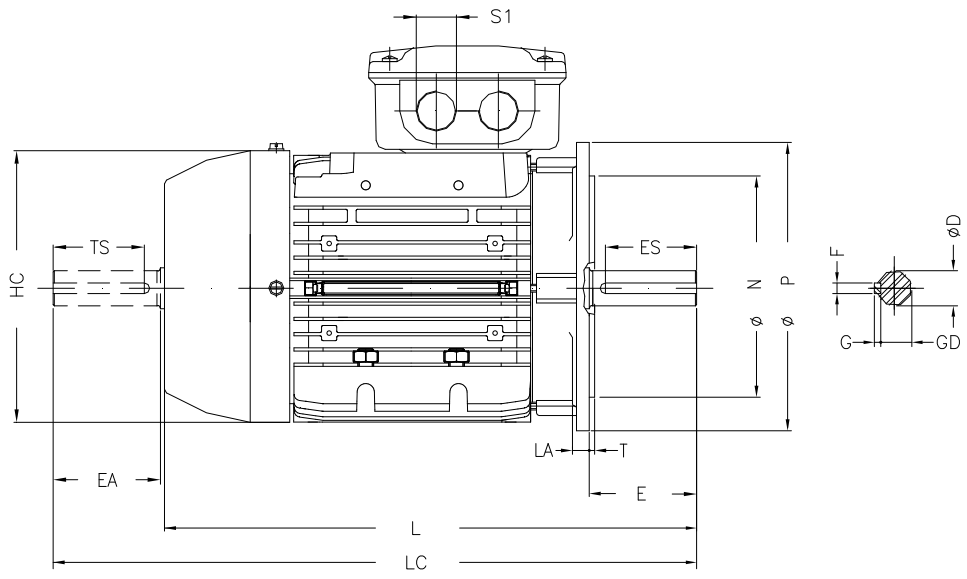

1 2 3 4 5 6 7 8

A  
B  
C  
D  
E  
F

Notes:

Performed by:

Checked:

Customer:

W21 - Aluminium Frame - High Efficiency - IE2

Three-phase induction motor  
Frame 90S/L - IP55

22-JUL-2019

AC 179	AD 155	D 24i6	E 50	ES 36
F 8	G 20	GD 7	DA 16i6	EA 40
TS 28	FA 5	GB 13	GF 5	L 329
LC 375	d1 DM8	d2 DM6	Flange FF-165	LA 10
M 165	N 130	P 200	T 3.5	S 12
Angle 45°	Holes 4			