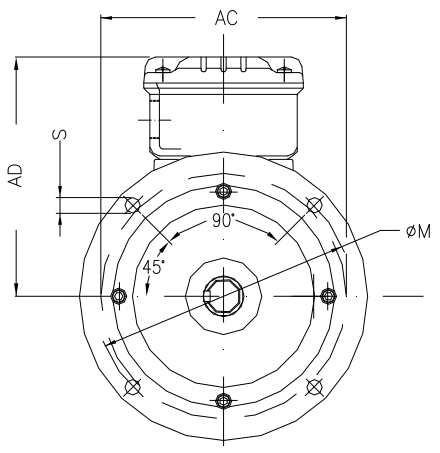

1 2 3 4 5 6 7 8

A  
B  
C  
D  
E  
F

Notes:

Performed by:

Checked:

Customer:

W21 - Aluminium Frame - High Efficiency - IE2

Three-phase induction motor  
Frame 90S/L - IP55

22-JUL-2019

AC 179	AD 155	D 24i6	E 50	ES 36
F 8	G 20	GD 7	DA 16i6	EA 40
TS 28	FA 5	GB 13	GF 5	L 329
LC 375	d1 DM8	d2 DM6	Flange FF-165	LA 10
M 165	N 130	P 200	T 3.5	S 12
Angle 45°	Holes 4			