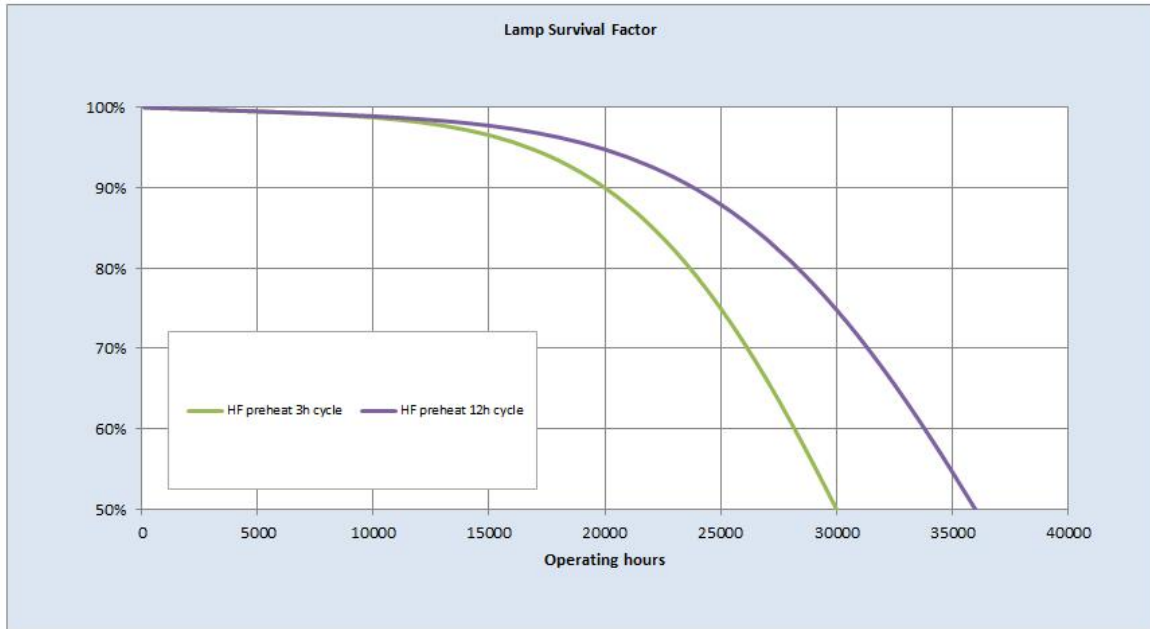

Survival data