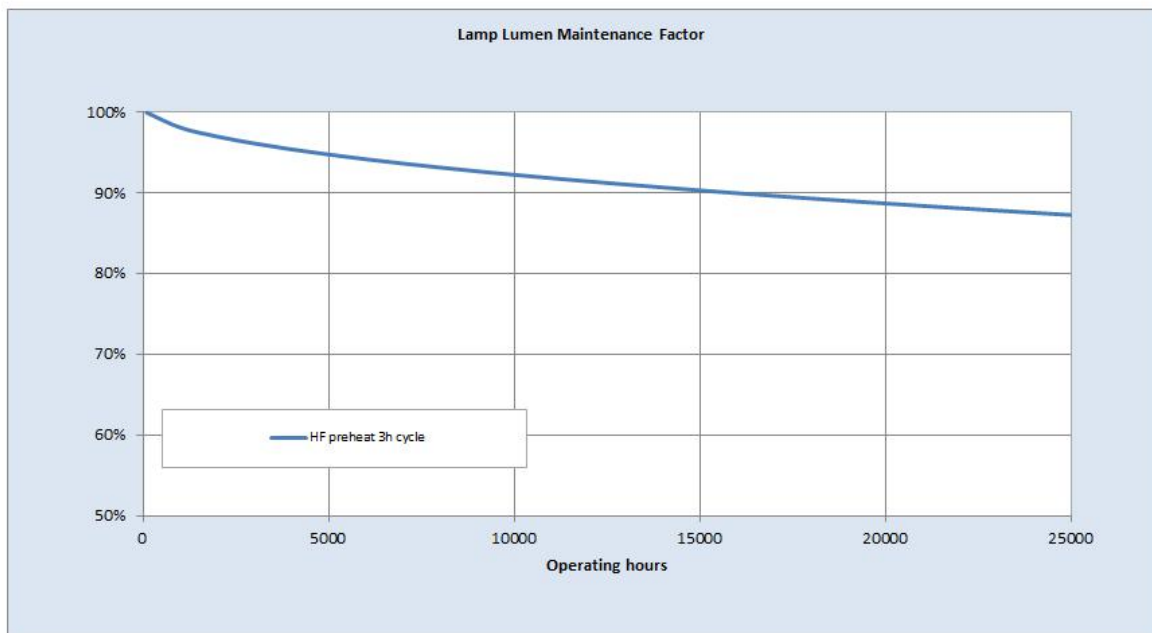

Lumen maintenance data