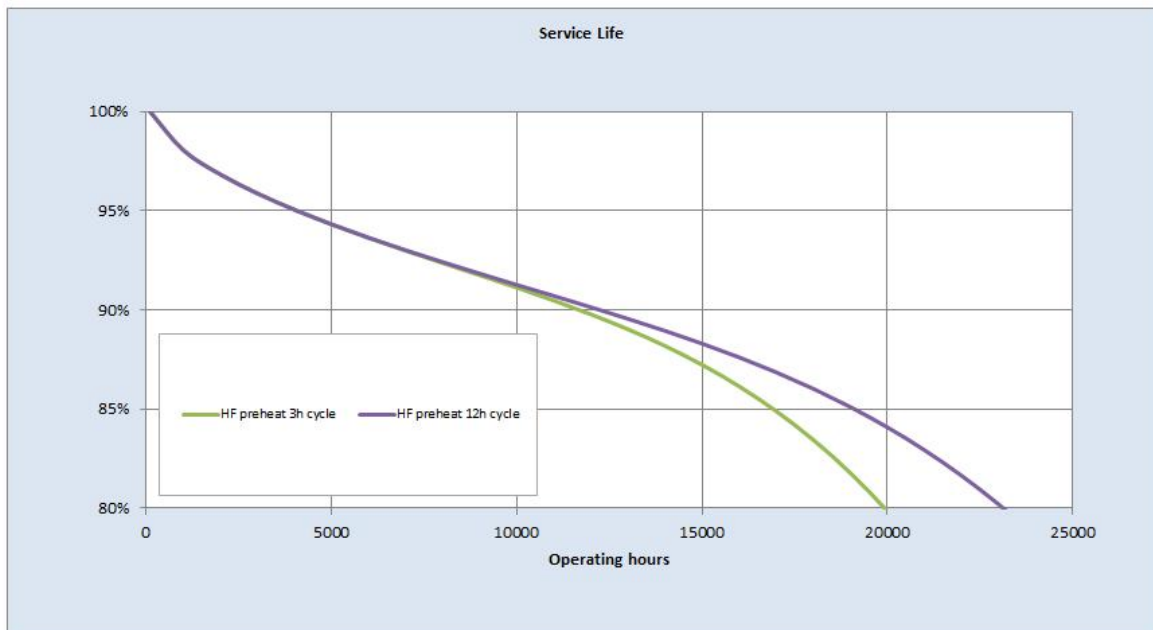

Technical drawing

Lumen maintenance data

Survival data

Service life data

Downloads & Links

[Go to the catalog site \(HTTP\)](#)

[Linear Fluorescent Lamps Catalogue \(PDF\)](#)

[LFL T5 LongLast™ Lamps - Data sheet \(EN\) \(PDF\)](#)