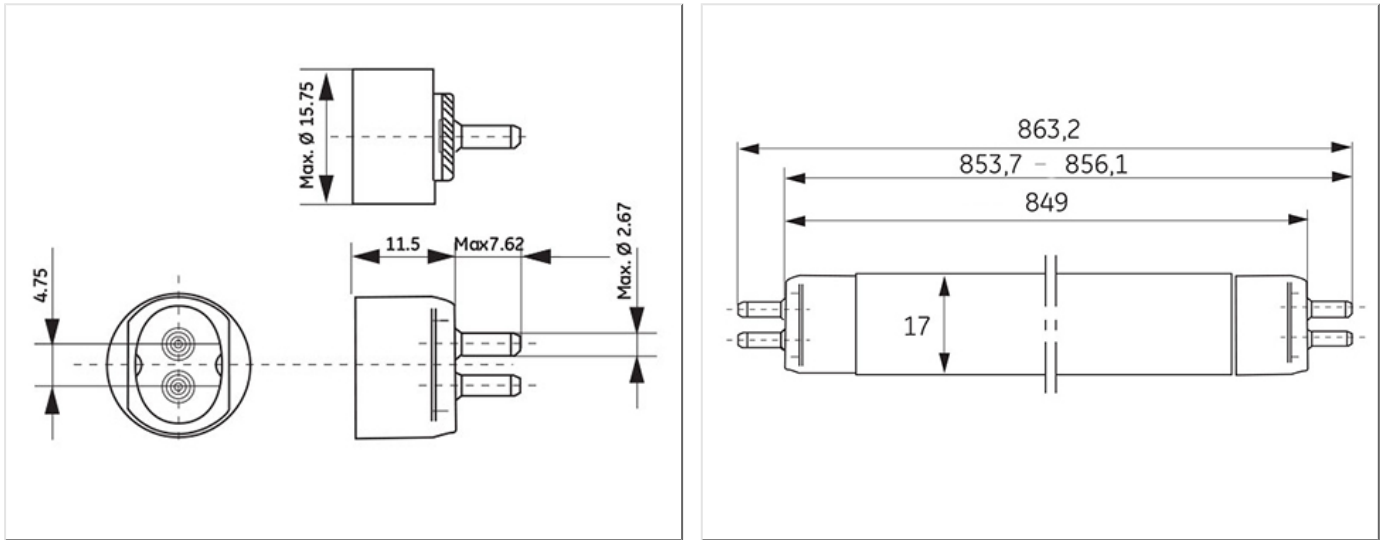

Technical drawing