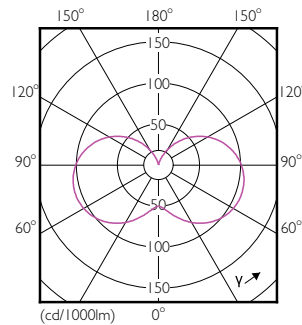

Product data

General Information		LLMF At End Of Nominal Lifetime (Nom)	
Cap-Base	E14 [E14]		70 %
Nominal Lifetime (Nom)	15000 h	Operating and Electrical	
Switching Cycle	50000X	Input Frequency	50 to 60 Hz
Technical Type	5.5-40W	Power (Rated) (Nom)	5.5 W
		Lamp Current (Nom)	50 mA
		Wattage Equivalent	40 W
Light Technical		Starting Time (Nom)	0.5 s
Color Code	827 [CCT of 2700K]	Warm Up Time To 60% Light (Nom)	0.5 s
Luminous Flux (Nom)	470 lm	Power Factor (Nom)	0.5
Luminous Flux (Rated) (Nom)	470 lm	Voltage (Nom)	220-240 V
Color Designation	Warm White (WW)	Temperature	
Correlated Color Temperature (Nom)	2700 K	T-Case Maximum (Nom)	85 °C
Luminous Efficacy (rated) (Nom)	85.45 lm/W		
Color Consistency	<6		
Color Rendering Index (Nom)	80		

Material Nr. (12NC) 929001157802

Net Weight (Piece) 0.040 kg

Dimensional drawing

LED ND 5.5-40W E14 827 220-240V P45 FR

Product	D	C
CorePro lustre ND 5.5-40W E14 827 P45 FR	45 mm	88 mm

Photometric data

CorePro LEDcandle 40W E14 827 FR B35 ND