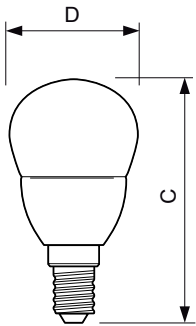

Material Nr. (12NC) 929001157802

Net Weight (Piece) 0.040 kg

Dimensional drawing

LED ND 5.5-40W E14 827 220-240V P45 FR

Product	D	C
CorePro lustre ND 5.5-40W E14 827 P45 FR	45 mm	88 mm

Photometric data

CorePro LEDcandle 40W E14 827 FR B35 ND