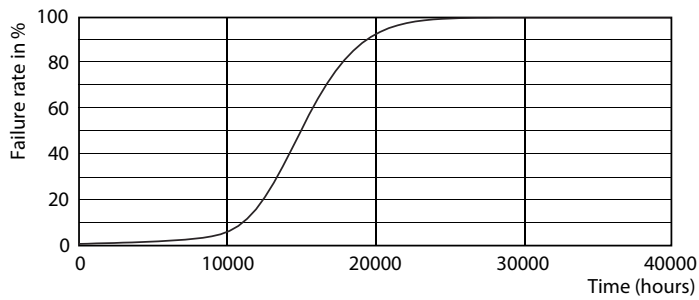

Lifetime

LEDbulb 60W E14 827 FR B38