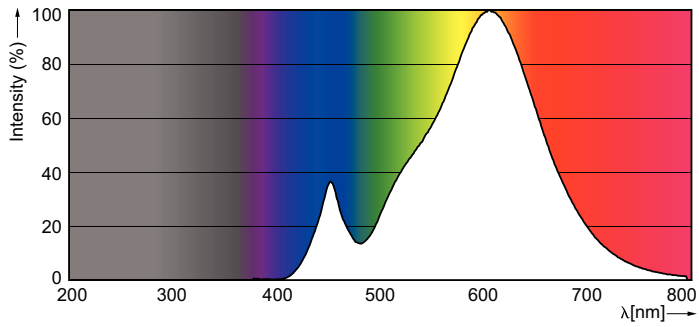

CorePro LED candles and lusters

Photometric data

CorePro ND /827