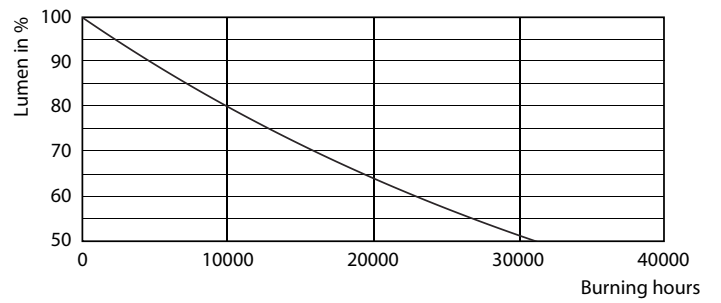

Product data

General Information		LLMF At End Of Nominal Lifetime (Nom)	
Cap-Base	E14 [E14]		70 %
Nominal Lifetime (Nom)	15000 h	Operating and Electrical	
Switching Cycle	50000X	Input Frequency	50 to 60 Hz
Technical Type	5.5-40W	Power (Rated) (Nom)	5.5 W
		Lamp Current (Nom)	50 mA
		Wattage Equivalent	40 W
Light Technical		Starting Time (Nom)	0.5 s
Color Code	827 [CCT of 2700K]	Warm Up Time To 60% Light (Nom)	0.5 s
Luminous Flux (Nom)	470 lm	Power Factor (Nom)	0.5
Luminous Flux (Rated) (Nom)	470 lm	Voltage (Nom)	220-240 V
Color Designation	Warm White (WW)	Temperature	
Correlated Color Temperature (Nom)	2700 K	T-Case Maximum (Nom)	85 °C
Luminous Efficacy (rated) (Nom)	85.45 lm/W		
Color Consistency	<6		
Color Rendering Index (Nom)	80		

CorePro LED candles and lusters

Photometric data

CorePro ND /827

Lifetime

LEDbulb 60W E14 827 FR B38

LEDbulb 60W E14 827 FR B38