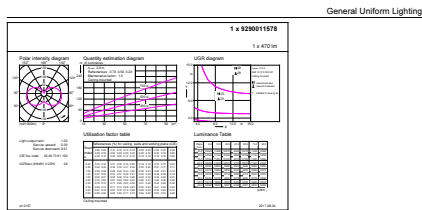

Product data

General Information		LLMF At End Of Nominal Lifetime (Nom)	
Cap-Base	E14 [E14]		70 %
Nominal Lifetime (Nom)	15000 h	Operating and Electrical	
Switching Cycle	50000X	Input Frequency	50 to 60 Hz
Technical Type	5.5-40W	Power (Rated) (Nom)	5.5 W
		Lamp Current (Nom)	50 mA
		Wattage Equivalent	40 W
Light Technical		Starting Time (Nom)	0.5 s
Color Code	827 [CCT of 2700K]	Warm Up Time To 60% Light (Nom)	0.5 s
Luminous Flux (Nom)	470 lm	Power Factor (Nom)	0.5
Luminous Flux (Rated) (Nom)	470 lm	Voltage (Nom)	220-240 V
Color Designation	Warm White (WW)	Temperature	
Correlated Color Temperature (Nom)	2700 K	T-Case Maximum (Nom)	85 °C
Luminous Efficacy (rated) (Nom)	85.45 lm/W		
Color Consistency	<6		
Color Rendering Index (Nom)	80		

Material Nr. (12NC) 929001157802

Net Weight (Piece) 0.040 kg

Dimensional drawing

LED ND 5.5-40W E14 827 220-240V P45 FR

Product	D	C
CorePro lustre ND 5.5-40W E14 827 P45 FR	45 mm	88 mm

Photometric data

CorePro LEDcandle 40W E14 827 FR B35 ND