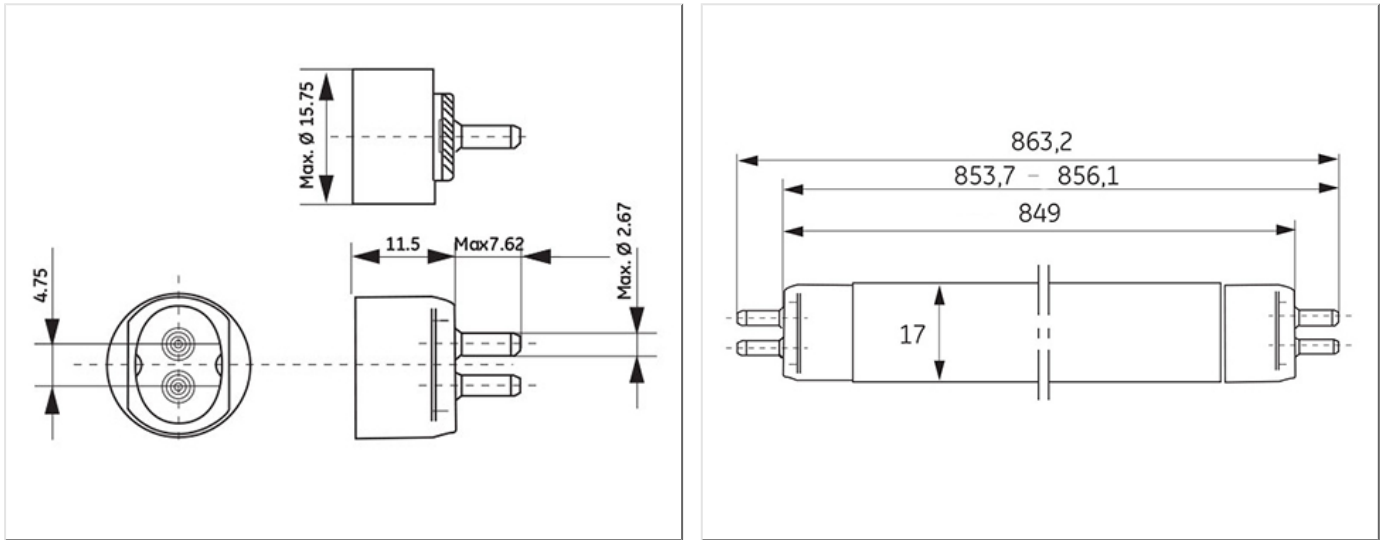

Technical drawing