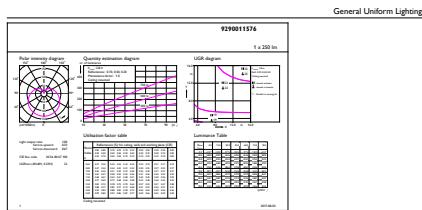

Photometric data

CorePro LEDlustre 4-25W E14 827 FR P45