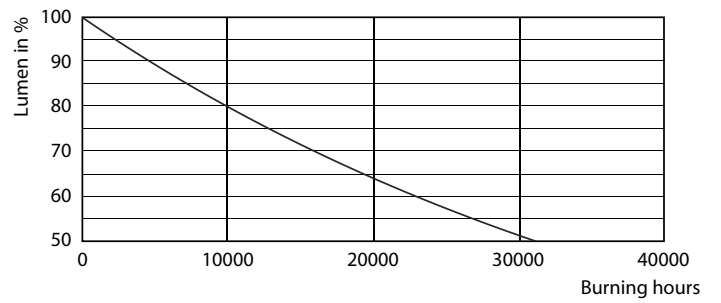

Product data

General Information		LLMF At End Of Nominal Lifetime (Nom)	
Cap-Base	E27 [E27]		70 %
Nominal Lifetime (Nom)	15000 h	Operating and Electrical	
Switching Cycle	50000X	Input Frequency	50 to 60 Hz
Technical Type	4-25W	Power (Rated) (Nom)	4 W
Light Technical		Lamp Current (Nom)	35 mA
Color Code	827 [CCT of 2700K]	Wattage Equivalent	25 W
Luminous Flux (Nom)	250 lm	Starting Time (Nom)	0.5 s
Luminous Flux (Rated) (Nom)	250 lm	Warm Up Time To 60% Light (Nom)	0.5 s
Color Designation	Warm White (WW)	Power Factor (Nom)	0.4
Correlated Color Temperature (Nom)	2700 K	Voltage (Nom)	220-240 V
Luminous Efficacy (rated) (Nom)	62.50 lm/W	Temperature	
Color Consistency	<6	T-Case Maximum (Nom)	75 °C
Color Rendering Index (Nom)	80		

Photometric data

CorePro ND /827

Lifetime

LEDbulb 60W E14 827 FR B38

LEDbulb 60W E14 827 FR B38