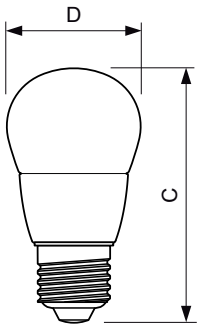

Dimensional drawing

LED ND 4-25W E27 827 220-240V P45 FR

Product	D	C
CorePro lustre ND 4-25W E27 827 P45 FR	45 mm	87 mm

Photometric data

CorePro LEDlustre 4-25W E14 827 FR P45

CorePro LED candles and lusters