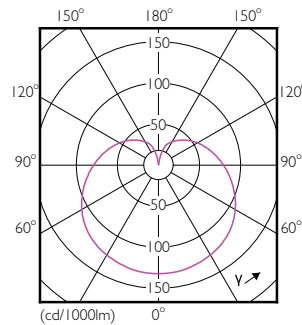

Product data

General Information		LLMF At End Of Nominal Lifetime (Nom)	
Cap-Base	E27 [E27]		70 %
Nominal Lifetime (Nom)	15000 h	Operating and Electrical	
Switching Cycle	50000X	Input Frequency	50 to 60 Hz
Technical Type	4-25W	Power (Rated) (Nom)	4 W
Light Technical		Lamp Current (Nom)	35 mA
Color Code	827 [CCT of 2700K]	Wattage Equivalent	25 W
Luminous Flux (Nom)	250 lm	Starting Time (Nom)	0.5 s
Luminous Flux (Rated) (Nom)	250 lm	Warm Up Time To 60% Light (Nom)	0.5 s
Color Designation	Warm White (WW)	Power Factor (Nom)	0.4
Correlated Color Temperature (Nom)	2700 K	Voltage (Nom)	220-240 V
Luminous Efficacy (rated) (Nom)	62.50 lm/W	Temperature	
Color Consistency	<6	T-Case Maximum (Nom)	75 °C
Color Rendering Index (Nom)	80		

Dimensional drawing

LED ND 4-25W E27 827 220-240V P45 FR

Product	D	C
CorePro lustre ND 4-25W E27 827 P45 FR	45 mm	87 mm

Photometric data

CorePro LEDlustre 4-25W E14 827 FR P45

CorePro LED candles and lusters