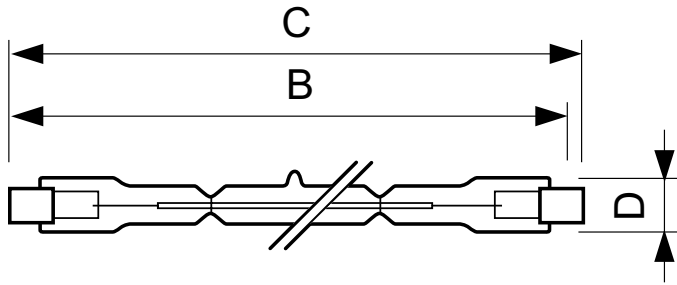

Plusline ES Small

Plusline ES Small 118mm 2y 240W R7s 230V 1BB

Mains-voltage halogen linear lamp with superior quality and reliability. Offers very long lifetime and crisp halogen light. Ideal solution for decorative luminaires and for security or task lighting floodlights.

Product data

General Information	
Cap-Base	R7S [R7s]
Operating Position	UNIVERSAL [Any or Universal (U)]
Nominal Lifetime (Nom)	2000 h
Switching Cycle	8000X
Light Technical	
Luminous Flux (Nom)	4900 lm
Luminous Flux (Rated) (Nom)	4900 lm
Correlated Color Temperature (Nom)	2900 K
Luminous Efficacy (rated) (Nom)	20.4 lm/W
Color Rendering Index (Nom)	100
LLMF At End Of Nominal Lifetime (Min)	80 %
Operating and Electrical	
Power (Rated) (Nom)	240.0 W
Lamp Current (Nom)	1.04 A
Wattage Equivalent	300 W
Starting Time (Nom)	0.0 s
Warm Up Time To 60% Light (Nom)	instant full light
Power Factor (Nom)	1
Voltage (Nom)	230 V

Controls and Dimming	
Dimmable	Yes
Mechanical and Housing	
Bulb Finish	Clear
Approval and Application	
Energy Efficiency Label (EEL)	D
Energy Consumption kWh/1000 h	240 kWh
Luminaire Design Requirements	
Bulb Temperature (Max)	900 °C
Pinch Temperature (Max)	350 °C
Product Data	
Full product code	872790085380300
Order product name	Plusline ES Small 118mm 2y 240W R7s 230V 1BB
EAN/UPC - Product	8727900853803
Order code	924572044210
Numerator - Quantity Per Pack	1
Numerator - Packs per outer box	100
Material Nr. (12NC)	924572044210
Net Weight (Piece)	9.000 g

Plusline ES Small

ILCOS Code

HDG//RS-240-230-R7s-114,2

Dimensional drawing

Product	D (max)	B (max)	B	B (min)	C (max)
Plusline ES Small 118mm 2y 240W R7s 230V 1BB	11 mm	115.8 mm	114.2 mm	112.6 mm	118 mm

DESmall 118mm 2y 240W R7s 230V T11 CL